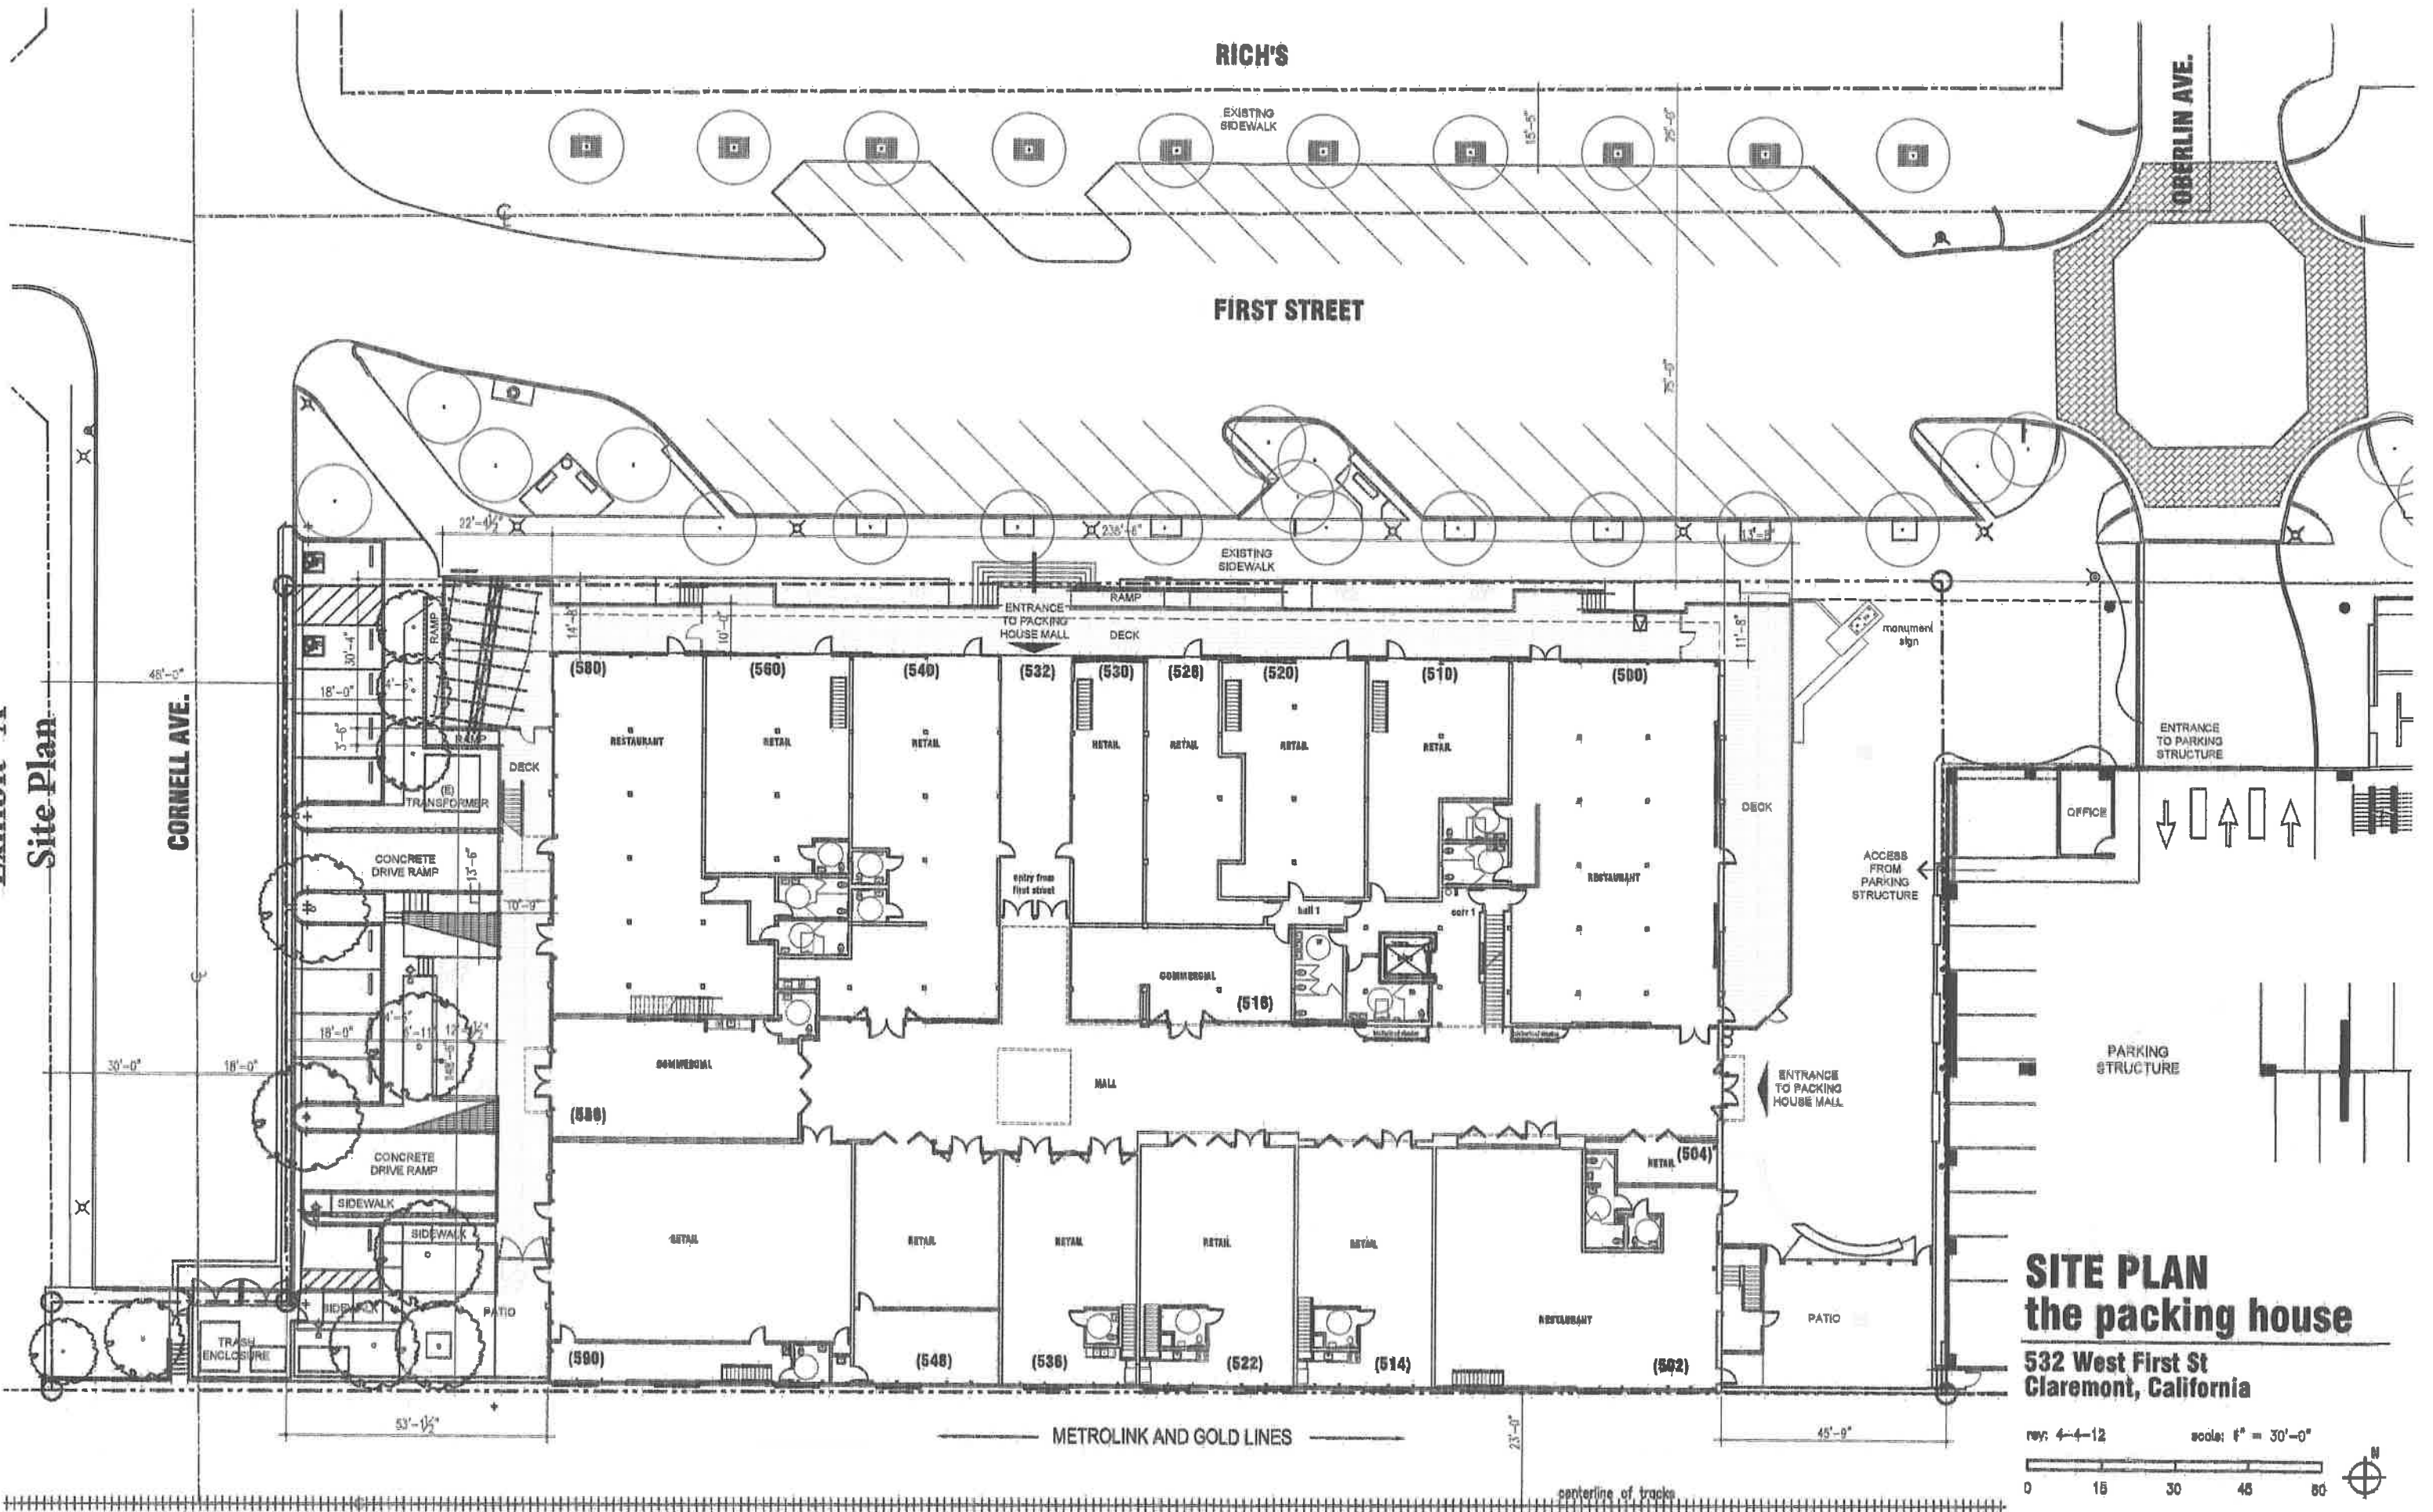

Exhibit "A"
Site Plan

SITE PLAN
the packing house

532 West First St
Claremont, California

METROLINK AND GOLD LINES

centerline of tracks

First Street

The Packing House
532 West First St
Claremont, California